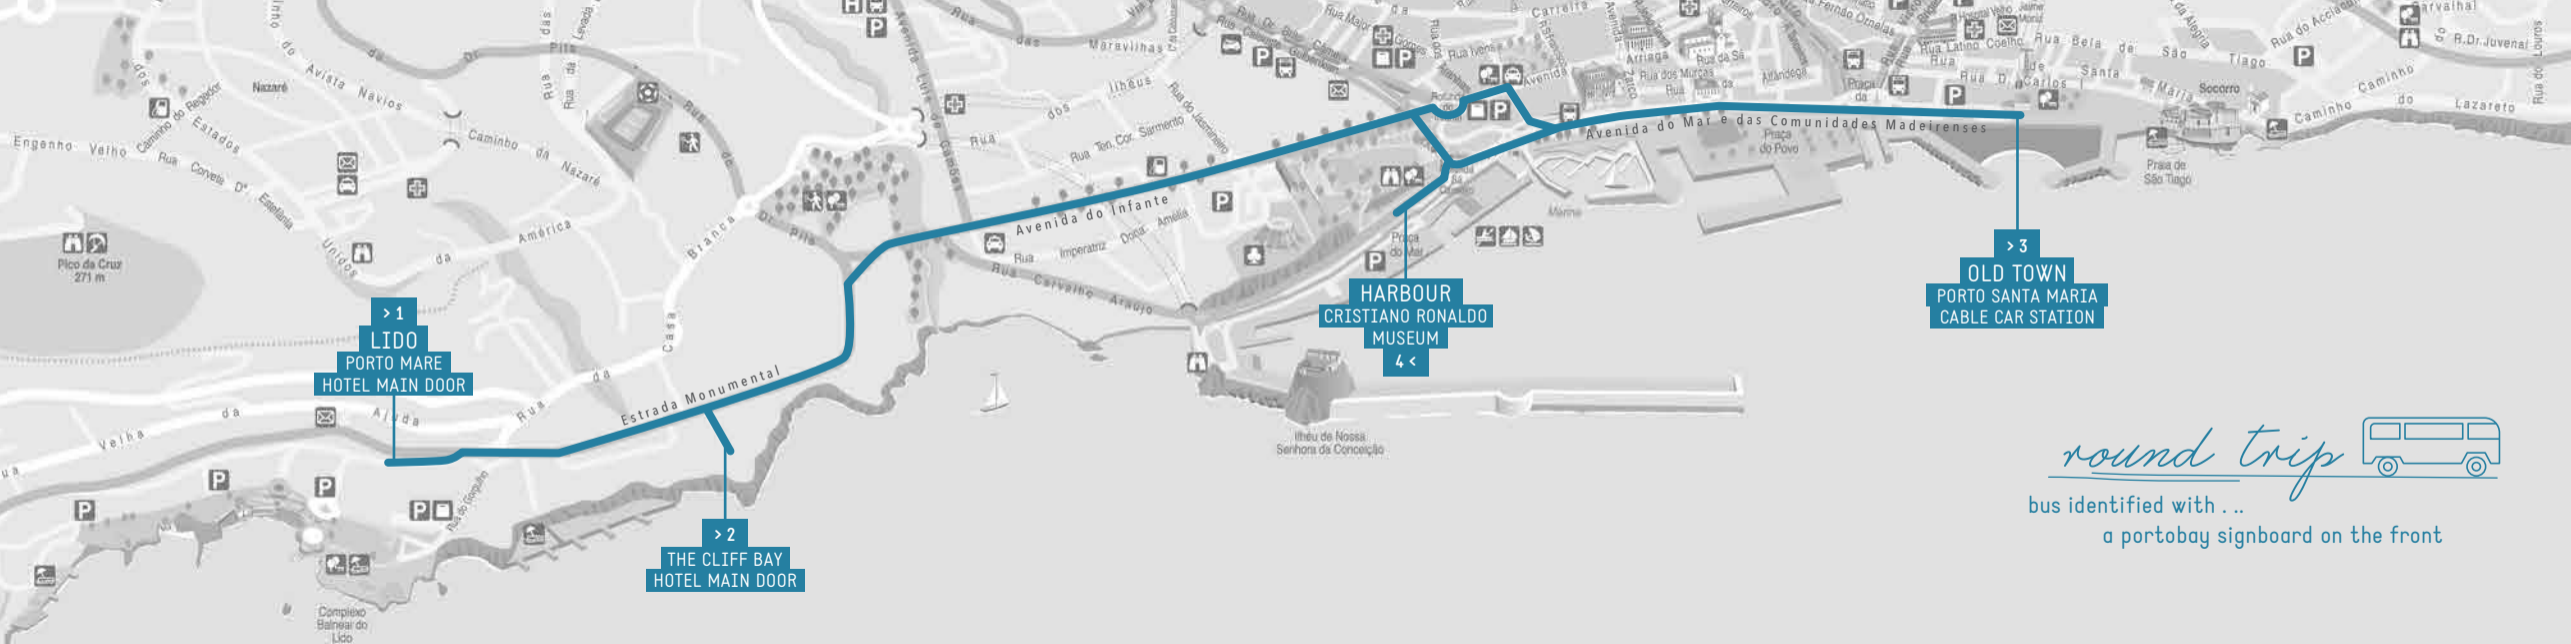

>

09h17
10h02
11h02
12h02
14h47
16h02
17h02

OLD TOWN

PORTO SANTA MARIA
[3] CABLE CAR STATION

>

09h30
10h15
11h15
12h15
15h00
-
17h30

HARBOUR

CRISTIANO RONALDO
[4] MUSEUM

∨

09h45
10h30
11h30
12h30
15h15
16h30
17h40

timetable
subject to changes
without prior notice

round
trip RESERVATIONS

TO CITY CENTRE > hotel reception
RETURN FROM CITY CENTRE > not required
[subject to available seats]

HOTEL- -BUS !!

[FREE ROUND TRIP : LIDO > CITY CENTRE]

.. courtesy 

#PORTOBAY

> 1
LIDO
PORTO MARE
HOTEL MAIN DOOR

> 2
THE CLIFF BAY
HOTEL MAIN DOOR

HARBOUR
CRISTIANO RONALDO
MUSEUM
4 <

> 3
OLD TOWN
PORTO SANTA MARIA
CABLE CAR STATION

round trip 

bus identified with ...
a portobay signboard on the front