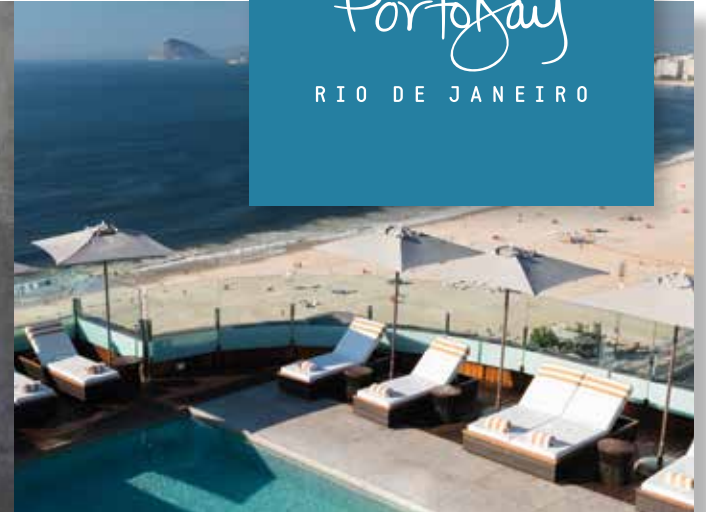

> MICE events, meetings, conferences and banquets . . .

avenida atlântica, 1500-copacabana, CEP 22021-000 . rio de janeiro - brasil . [reservations : eventos@portobay.com.br](mailto:reservations@portobay.com.br) . + 55 21 2546 8040

> www.portobay.com