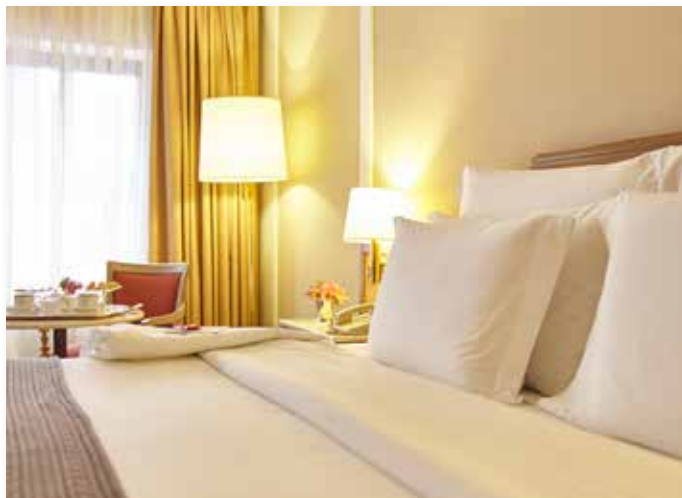

> MICE events, meetings, conferences and banquets . . .

alameda campinas 266, CEP 01404-000, são paulo - brazil . reservations : eventossp@portobay.com.br . +55 11 2183 0518

www.portobay.com . www.portobayevents.com